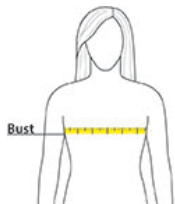

SPORT-TEK

Sport-Tek® Women's Club Sleeveless V-Neck. LST441

PRODUCT MEASUREMENTS

	XS	S	M	L	XL	XXL	3XL	4XL
Size	2	4/6	8/10	12/14	16/18	20/22	24/26	28/30
Body Length at Back	25	25 1/2	26	26 1/2	27	27 1/2	28	28 1/2
Bust	16 7/8	17 7/8	18 7/8	20 3/8	21 7/8	23 3/8	25 3/8	27 3/8

Body Length at Back: Measured from high point shoulder to finished hem at back.

Bust: Measured across the chest one inch below armhole when laid flat.

SIZE CHARTS

	XS	S	M	L	XL	XXL	3XL	4XL
Size	2	4/6	8/10	12/14	16/18	20/22	24/26	28/30
Bust	32-34	35-36	37-38	39-41	42-44	45-47	48-51	52-55

SPEC SHEET + MEASUREMENTS

Sport-Tek® Women's Club Sleeveless V-Neck. LST441

HOW TO MEASURE

BUST

Measure under the arm and around the fullest part of the bust with arms down, keeping tape horizontal.

COLORS