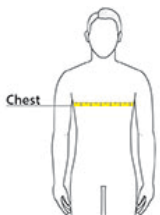

Gildan® Ultra Cotton® 100% US Cotton T-Shirt with Pocket. 2300

PRODUCT MEASUREMENTS

	S	M	L	XL	2XL	3XL	4XL	5XL
Chest	18	20	22	24	26	28	30	32
Sleeve Length	16 1/2	18	19 1/2	21	22 1/2	24	25 1/4	26 1/2
Body Length at Back	28	29	30	31	32	33	34	35

Chest: Measured across the chest one inch below armhole when laid flat.

Sleeve Length: Start at center of neck and measure down shoulder, down sleeve to hem.

Body Length at Back: Measured from high point shoulder to finished hem at back.

SIZE CHARTS

	S	M	L	XL	2XL	3XL	4XL	5XL
Chest	34-36	38-40	42-44	46-48	50-52	54-56	58-60	62-64

HOW TO MEASURE

CHEST

Measure under the arm and around the fullest part of the chest with arms down, keeping tape horizontal.